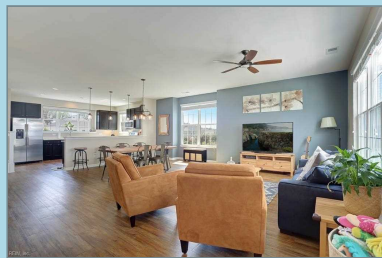

4144 Beckenham Boulevard
Virginia Beach, VA 23456

School Type:	Senior High	Phone Number:	(757) 648 - 5800
Grade Range:	9th - 12th	Textbook Expense/Student:	
Enrollment:	400	Supply Expense/Student:	6088
Advanced Placement:	No	Total Expense/Student:	
District:	VA BEACH CITY PBLC SCHS	Kindergarten:	No

WHITE OAKS ELEMENTARY SCHOOL

960 WINDSOR OAKS BLVD VA 23462		Distance From Subject:	1.03 (miles)
		Phone Number:	(757) 648 - 4040
School Type:	Elementary	Textbook Expense/Student:	
Grade Range:	Pre-K - 5th	Supply Expense/Student:	6088
Enrollment:	600	Total Expense/Student:	
Advanced Placement:	No	Kindergarten:	Yes
District:	VA BEACH CITY PBLC SCHS		

COURTHOUSE MONTESSORI SCHOOL

1305 WINDMILL POINT CRES VA 23453		Distance From Subject:	1.07 (miles)
		Phone Number:	(757) 468 - 0099
School Type:	Elementary	Textbook Expense/Student:	
Grade Range:	Pre-K - 5th	Supply Expense/Student:	
Enrollment:	120	Total Expense/Student:	
Advanced Placement:	No	Kindergarten:	Yes
District:			

GREEN RUN HIGH SCHOOL

1700 DAHLIA DR VA 23453		Distance From Subject:	1.17 (miles)
		Phone Number:	(757) 648 - 5350
School Type:	Senior High	Textbook Expense/Student:	
Grade Range:	9th - 12th	Supply Expense/Student:	6088
Enrollment:	2200	Total Expense/Student:	
Advanced Placement:	Yes	Kindergarten:	No
District:	VA BEACH CITY PBLC SCHS		

GREEN RUN COLLEGIATE

1700 DAHLIA DR VA 23453		Distance From Subject:	1.17 (miles)
		Phone Number:	(757) 263 - 1264
School Type:	Senior High	Textbook Expense/Student:	
Grade Range:	9th - 12th	Supply Expense/Student:	6088
Enrollment:	123	Total Expense/Student:	
Advanced Placement:	No	Kindergarten:	No
District:	VA BEACH CITY PBLC SCHS		

LANDSTOWN ELEMENTARY SCHOOL

2212 RECREATION DR VA 23456		Distance From Subject:	1.32 (miles)
		Phone Number:	(757) 648 - 2880
School Type:	Elementary	Textbook Expense/Student:	
Grade Range:	Pre-K - 5th	Supply Expense/Student:	6088
Enrollment:	780	Total Expense/Student:	
Advanced Placement:	No	Kindergarten:	Yes

Powered By Connect2Data™
© 2020 CoreLogic. All rights reserved.
Page 3

Jennifer Dawn
Bhhs Towne Realty

Agent Phone: 757-524-0417
Office Phone: 757-486-4500
jennifer.dawn@bhhstowne.com

<http://www.BHHSTowneRealty.com>