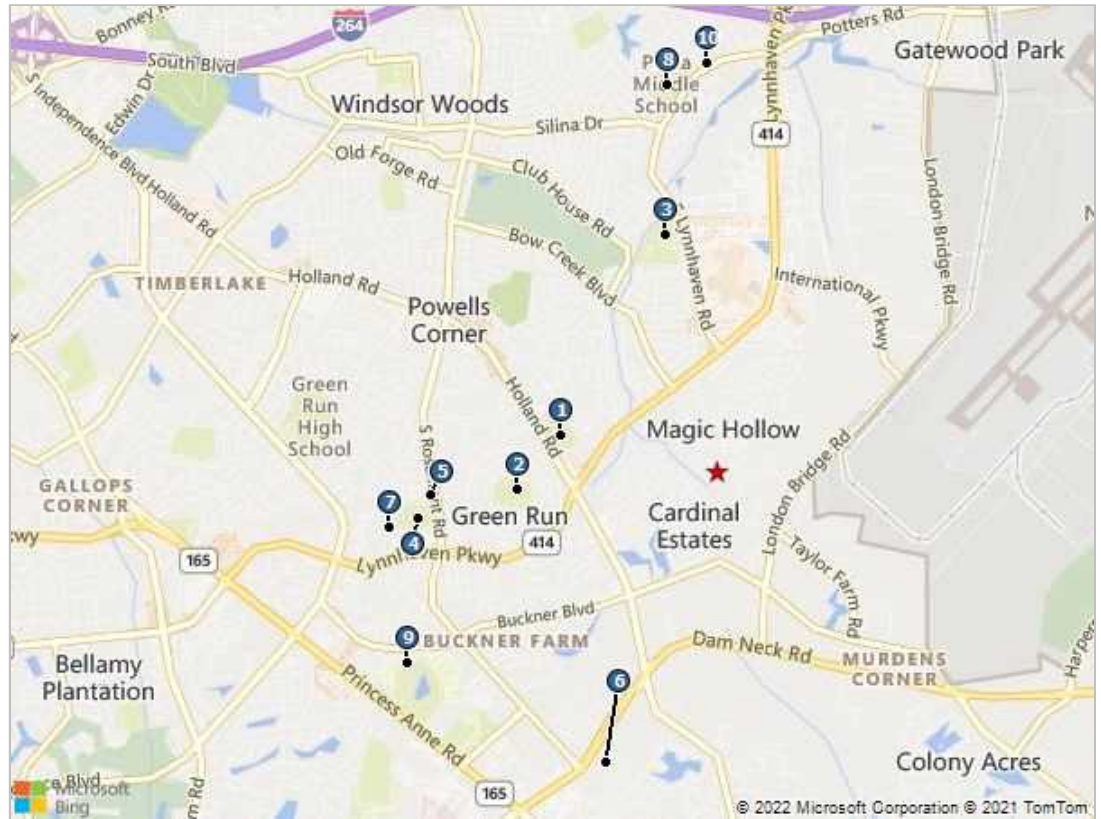

## Nearby Schools

	Name	Address	Phone	Miles	Description
1.	Holland Elementary School	3340 HOLLAND RD	757-648-2640	0.9	PUBLIC (PRESCHOOL-5)
2.	Green Run Elementary School	1200 GREEN GARDEN CIR	757-648-2560	1.2	PUBLIC (PRESCHOOL-5)
3.	Brookwood Elementary School	601 S LYNNHAVEN RD	757-648-2160	1.3	PUBLIC (K-5)
4.	Rosemont Elementary School	1257 ROSEMONT RD	757-648-3600	1.5	PUBLIC (PRESCHOOL-5)
5.	Tidewater Classical Academy	1201 ROSEMONT RD	757-427-5683	1.6	PRIVATE (PRESCHOOL-8)
6.	Courthouse Academy	3217 MONET DR	757-368-0368	1.6	PRIVATE (PRESCHOOL-K)
7.	Courthouse Montessori School	1305 WINDMILL POINT CRES	757-468-0099	1.8	PRIVATE (PRESCHOOL-5)
8.	Plaza Middle School	3080 S LYNNHAVEN RD	757-648-4900	1.9	PUBLIC (6-8)
9.	Advanced Technology Center	1800 COLLEGE CRES	757-648-5800	2	PUBLIC (9-12)
10.	Playhouse Daycare Center	2960 S LYNNHAVEN RD	757-340-9627	2.1	PRIVATE (PRESCHOOL-K)